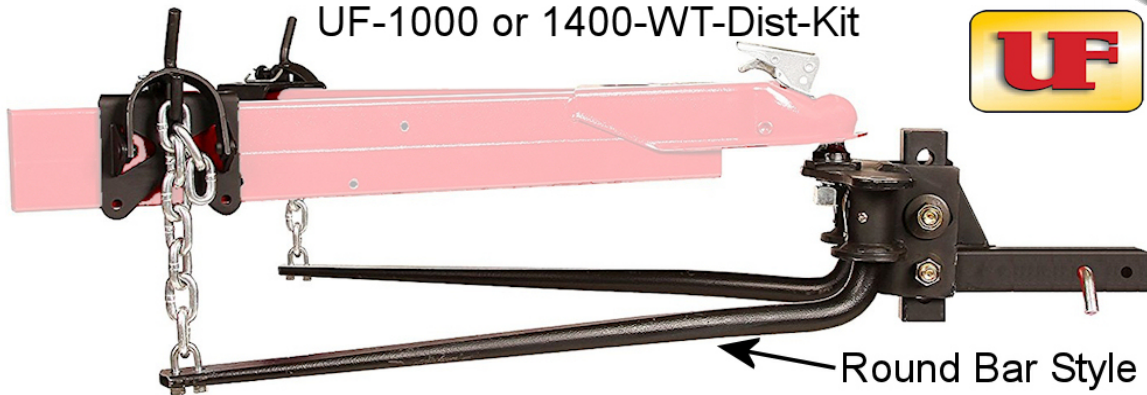

Ultra-Fab Weight Distribution Kit

UF-1000 or 1400-WT-Dist-Kit

Your Choice...

10,000 or 14,000 lb Kit: Only

\$169*

* Limited Quantity – Good while supplies last – In Store Only.